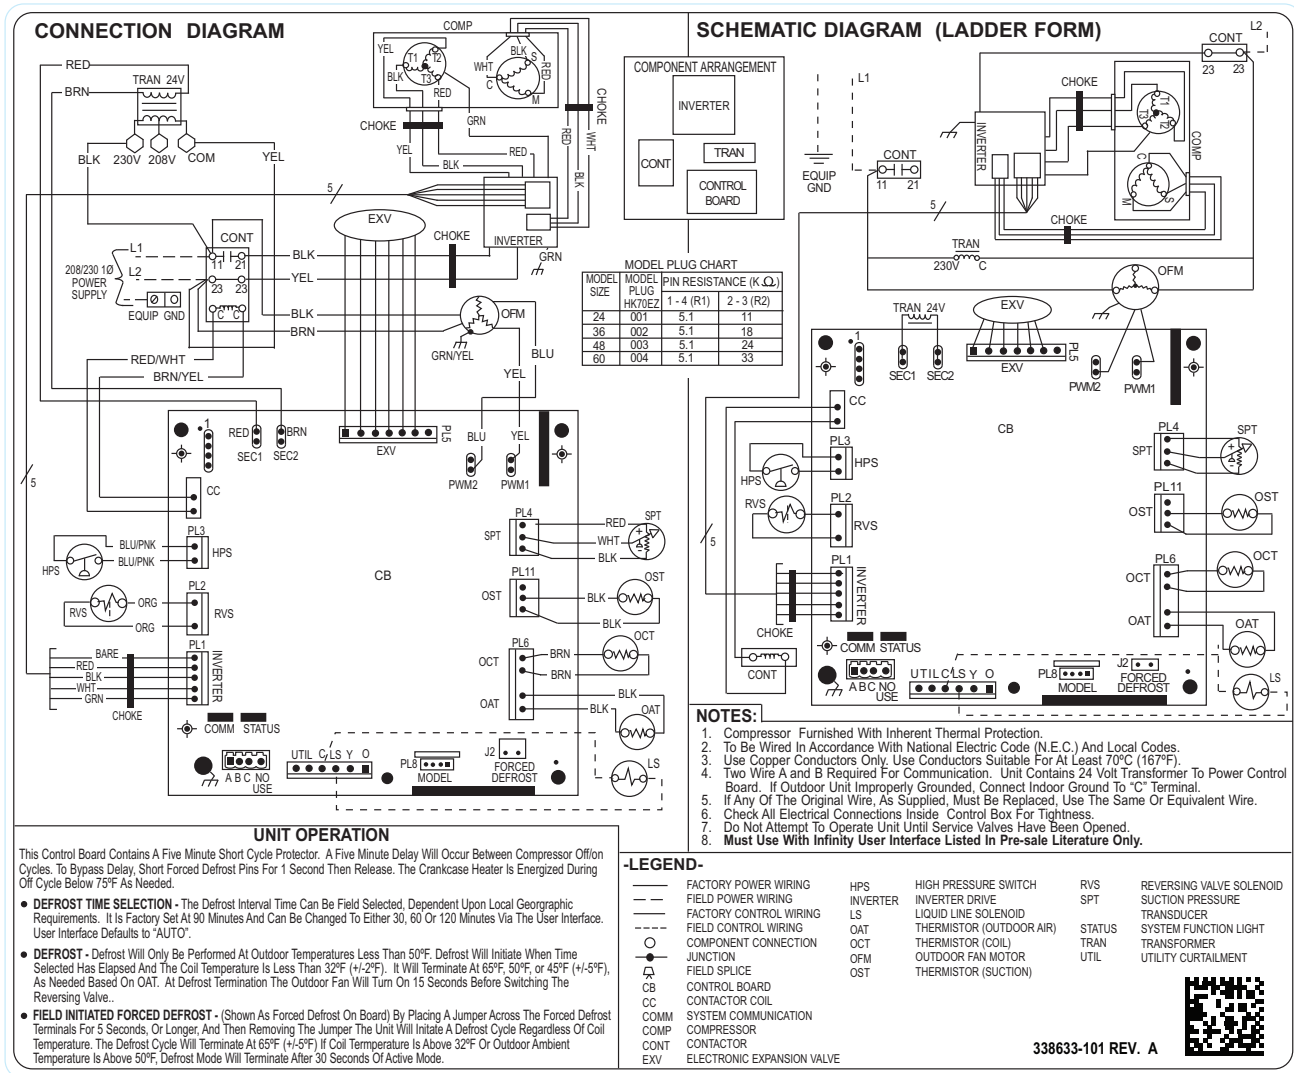

25VNA Infinity™ Variable Speed Heat Pump with Greenspeed™ Intelligence 2 to 5 Nominal Tons

Wiring Diagram

Fig. 1 – Wiring Diagram — Model sizes 2 - 5 tons, 208/230-1